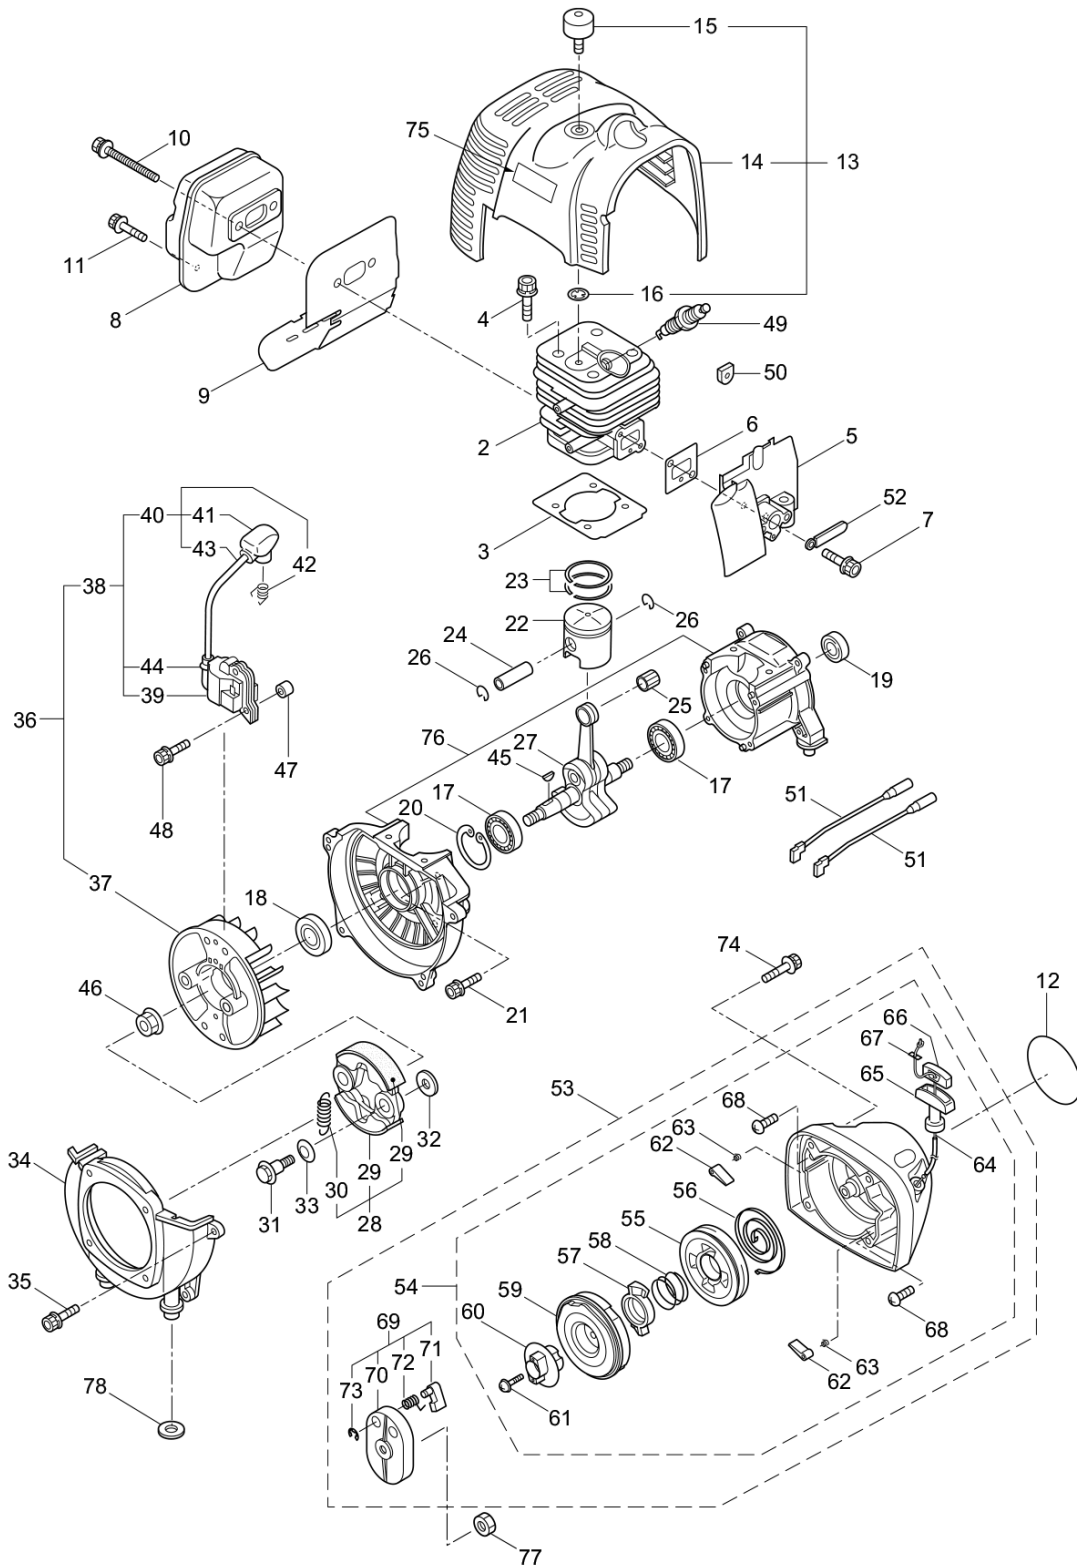

3. GK5000S
ENGINE

Status	Position	Parts Number	Parts Name	Unit Quantity	Lot Order Quantity	Remarks
	1	859410	NE500/42(GK5000S)	1		NE500/42
	2	283076	CYLINDER	1		New gasket required
	3	282259	GASKET	1	5	
	4	261612	CAP SCREW	4	10	M5x30
	5	282261	INSULATOR	1		New gasket required
	6	282262	GASKET	1	5	
	7	267290	CAP SCREW	2	5	M5x20
	8	282264	MUFFLER	1		
	9	282271	GASKET	1		
	10	266713	CAP SCREW	2	10	M5x60
	11	283315	CAP SCREW	1	5	M5x12W-12
	12	273285	LABEL	1		
	13	286390	TOP COVER ASSY	1		Incl.14-16
	14	282274	TOP COVER	1		
	15	285843	KNOB BOLT	1		
	16	286362	WASHER	1	5	M6
	17	262658	BEARING 6202 C3	2		#6202C3
	18	262660	OIL SEAL	1		TC15357
	19	262565	OIL SEAL	1		ISCD15257
	20	012380	SNAP RING	1		#35
	21	261612	CAP SCREW	4	10	M5x30
	22	283675	PISTON	1		
	23	282941	PISTON RING	2		(2)Required
	24	262749	PISTON PIN	1		
	25	262659	NEEDLEBEARING KTV111414EGX01B2	1		KTV111414EG01B2
	26	262479	CLIP PISTON	2		
	27	283038	SHAFT COMPLETE	1		
	28	282743	CLUTCH ASSY	1		Incl.29,30
	29	282624	CLUTCHSHOE	2		(2)required
	30	263617	SPIRAL SPRING	1		2.3-44.8L
	31	283671	CLUTCH BOLT	2		M8x1.25
	32	262683	WASHER	2	10	8x22xt1.2
	33	262682	WAVE WASHER	2	10	
	34	282285	FAN COVER	1		
	35	261250	CAP SCREW	4	10	M5x20
	36	282287	ROTOR ASSY	1		Incl.37-44
	37	282288	ROTOR	1		
	38	282289	IGNITION COIL ASSY	1		Incl.39-44
	39	267572	COIL	1		
	40	282290	CORD ASSY	1		Incl.41-43
	41	282292	PLUG CAP	1		
	42	261075	CONNECTOR	1		
	43	282291	CORD	1