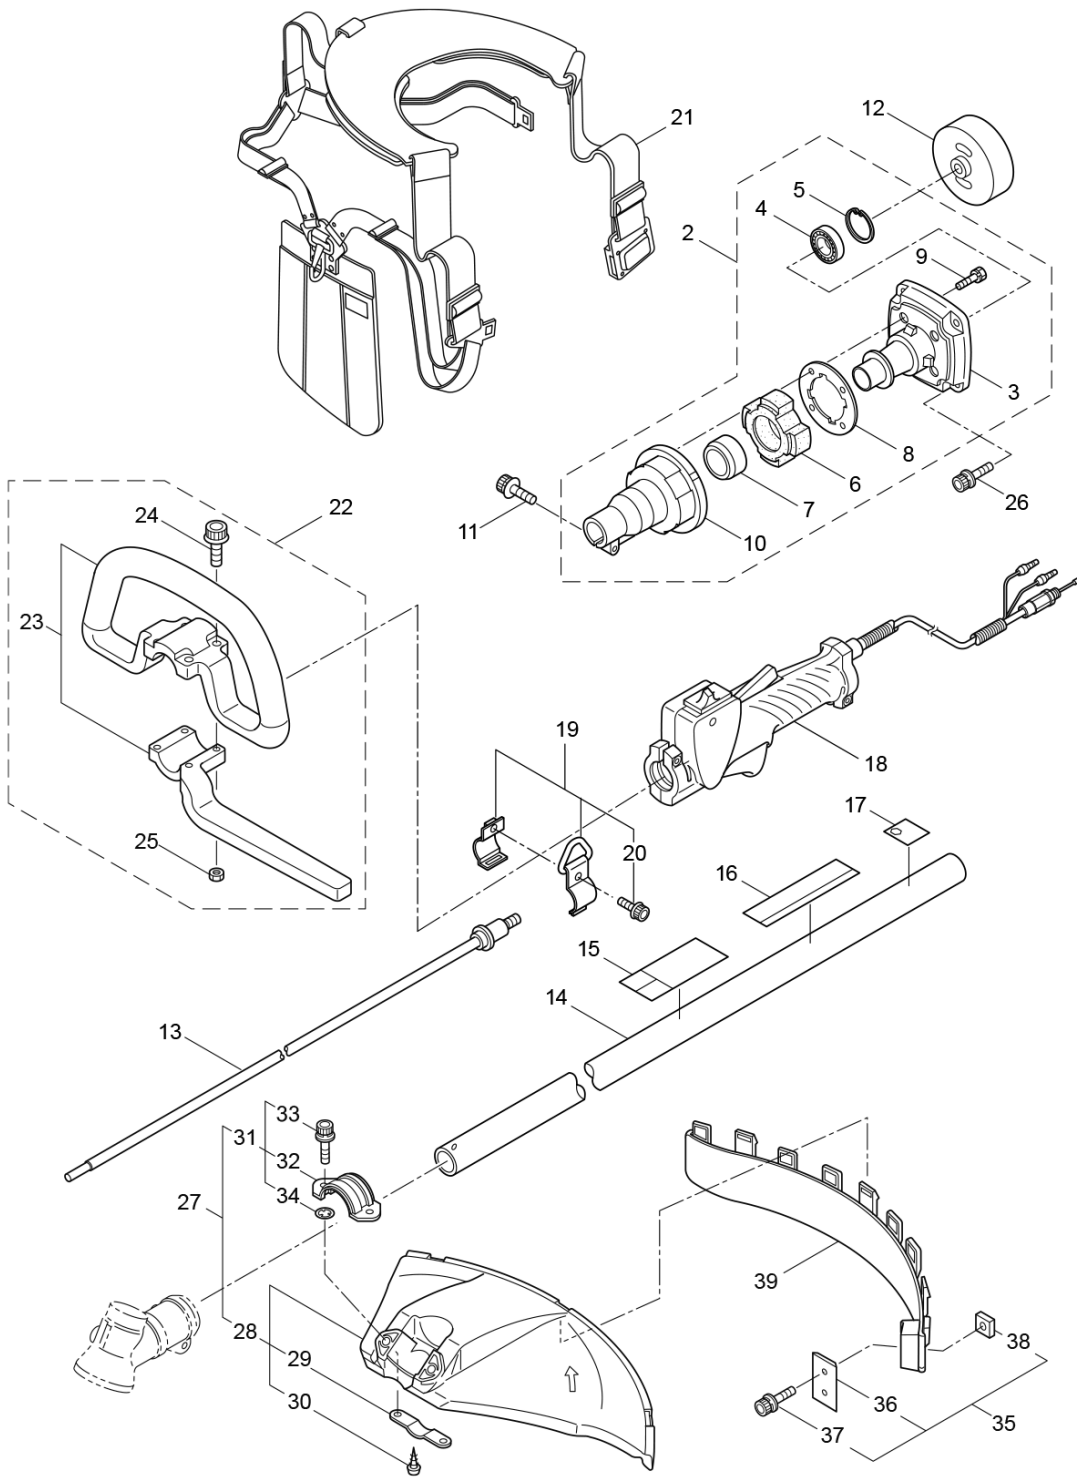

PARTS LIST

GK5000S

CONTENTS

1. MAIN BODY	1 ~ 2
2. GEARCASE.....	3 ~ 4
3. ENGINE	5 ~ 8
4. CARBURETOR, FUEL TANK	9 ~ 12
5. ACCESSORIES	13 ~ 14

2017. 10.

MARUYAMA

P/N 523701-3

1. GK5000S
MAIN BODY

Status	Position	Parts Number	Parts Name	Unit Quantity	Lot Order Quantity	Remarks
	1	364310	GK5000S(GARMEC)	1		
	2	222543	CLUTCH CASE ASSY	1		Incl.3-10
	3	222544	HOUSING	1		
	4	012649	BEARING 6201ZZ	1		#6201ZZ
	5	016732	SNAP RING	1	5	#32
	6	217045	BUFFER	1		
	7	217046	BUFFER	1		
	8	217047	WASHER	1		
	9	092033	SCREW	4	10	M5x15
	10	222370	ADAPTOR	1		
	11	217134	BOLT	1	10	M6x30
	12	222546	CLUTCH DRUM ASSY	1		
	13	222522	DRIVE SHAFT ASSY	1		
	14	224129	DRIVESHAFT TUBE	1		
	15	223188	CAUTION MARK	1		
	16	235716	NAME PLATE	1		GK5000S
	17	228207	LABEL	1		
	18	231143	THROTTLE TRIGGER	1		
	19	231883	HANGING BRACKET ASSY	1		Incl.20
	20	261762	SCREW	1	10	M5x14
	21	232001	HANGING STRAP ASSY	1		
	22	232131	LOOP HANDLE ASSY	1		Incl.23-25
	23	222520	LOOP HANDLE	1		
	24	215608	CAP SCREW	4	10	M5x30x16
	25	081027	NUT	4	10	M5
	26	219113	CAP SCREW	4	10	M6x20
	27	235713	SAFETY COVER ASSY	1		Incl.28-34
	28	232012	SAFETY COVER ASSY	1		Incl.29,30
	29	237364	THREADED BRACKET	1		
	30	221580	SCREW	1	10	4x8
	31	232093	BRACKET	1		Incl.32-34
	32	223179	BRACKET	1		
	33	220632	CAP SCREW	2	10	M6x30
	34	231704	WASHER	2		6x13xt1.0
	35	231882	CUTTER ASSY	1		Incl.36-38
	36	230747	CORD CUTTER	1		
	37	261250	CAP SCREW	1	10	M5x20
	38	228325	SQUARE NUT	1	10	
	39	231033	COVER EXTENTION	1		