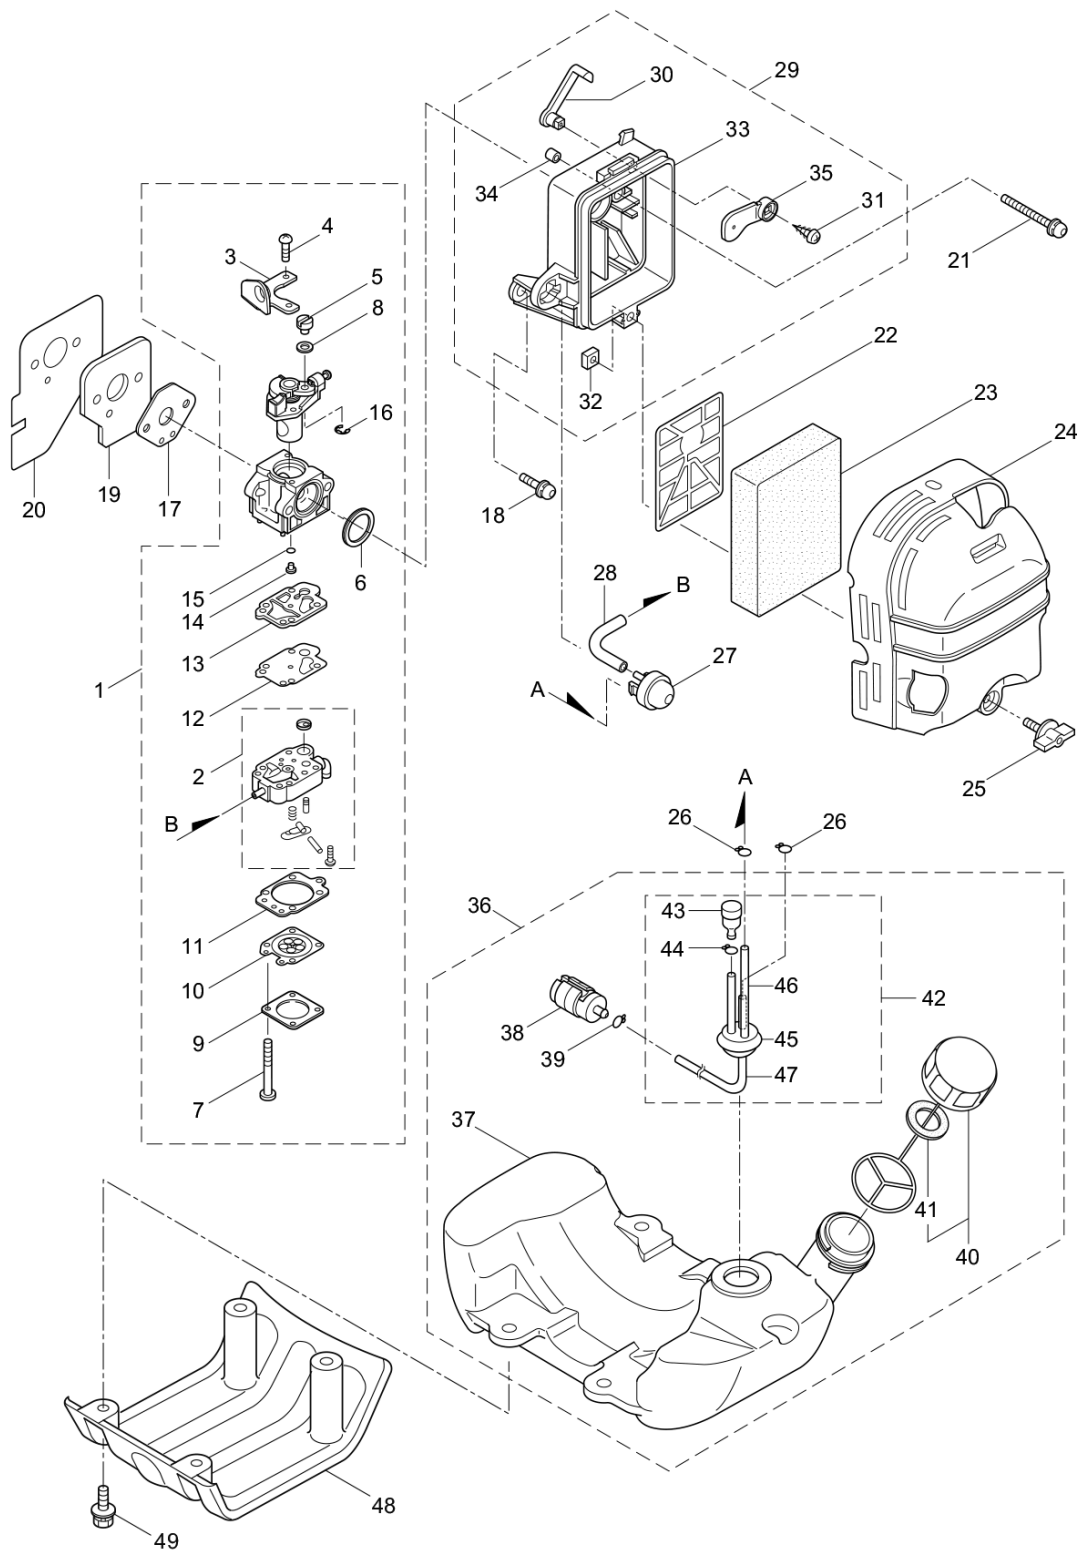

4. GK5000S
CARBURETOR, FUEL TANK

Status	Position	Parts Number	Parts Name	Unit Quantity	Lot Order Quantity	Remarks
×	1	284109	CARBURETOR ASSY	1		Incl.2-16 New gasket required
	2	283124	CARBURETOR BODY	1		
	3	264677	BRACKET	1		
	4	261875	SCREW	2		
	5	261658	SWIVEL	1		
	6	261657	PACKING	1		
	7	263737	SCREW	4	5	
	8	264678	WASHER	1	10	
	9	263726	COVER PLATE	1		
	10	283905	DIAPHRAGM METERRING	1		
	11	263727	GASKET	1		
	12	262994	DIAPHRAGM	1		
	13	282576	GASKET	1		
	14	283125	JET	1		
	15	261871	O-RING	1		
	16	261876	RING	1		
	17	282301	GASKET	1	5	
	18	264807	CAP SCREW	1	10	M5x16
	19	283086	DIVIDER	1		
	20	283087	GASKET	1	5	
	21	262720	CAP SCREW	2	10	M5x55
	22	282481	PLATE	1		
	23	282306	ELEMENT	1		
	24	285163	CLEANER COVER	1		
	25	281438	KNOB	1		
	26	261117	CLIP	2		
	27	282299	PRIMER	1		
	28	282512	PIPE	1		
×	29	282302	HOUSING ASSY	1		Incl.30-35
	30	282305	LEVER	1		
	31	269032	SCREW	1	5	
	32	269423	NUT	1	10	
	33	282303	HOUSING BODY	1		
	34	282484	SLEEVE	3		
	35	282304	MACHINED DISC	1		
	36	282309	TANK ASSY	1		Incl.37-47
	37	282310	FUEL TANK	1		
	38	267328	FUEL FILTER ASSY	1		
	39	261117	CLIP	1		
	40	275306	FUEL TANK CAP ASSY	1		Incl.41
	41	274875	PACKING	1		
	42	282312	PIPE ASSY	1		Incl.43-47