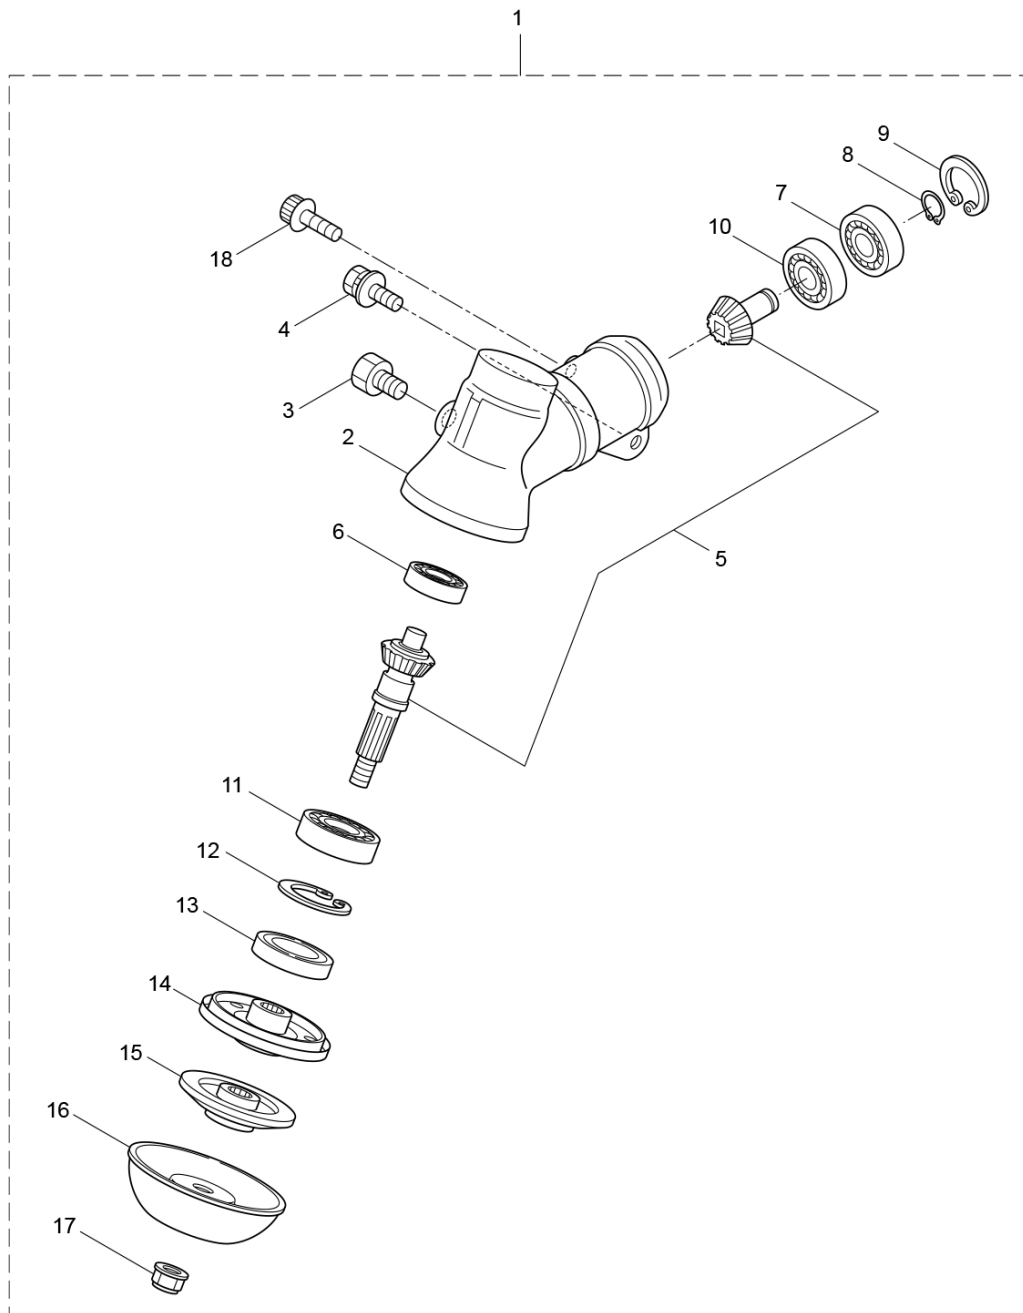

2. GK5000S
GEARCASE

Status	Position	Parts Number	Parts Name	Unit Quantity	Lot Order Quantity	Remarks
	1	234837	GEAR CASE ASSY	1		Incl.2-18
	2	232850	GERA CASE	1		
	3	234109	BOLT	1	10	M8x8
	4	217134	BOLT	1	10	M6x30
	5	234349	GEAR SET	1		
	6	014490	BEARING 6000	1		#6000
	7	106933	BEARING 6000Z	1		#6000Z
	8	014210	SNAP RING	1	5	#10
	9	054676	RING SNAP	1	5	#26
	10	014490	BEARING 6000	1		#6000
	11	012544	BEARING	1		#6202
	12	012380	SNAP RING	1		#35
	13	232049	OIL SEAL	1		D21355
	14	232322	BRACKET A	1		
	15	232052	BRACKET B	1		
	16	230849	NUT COVER	1		
	17	232920	NUT	1	5	M10x1.25
	18	217135	BOLT	1	10	M6x10